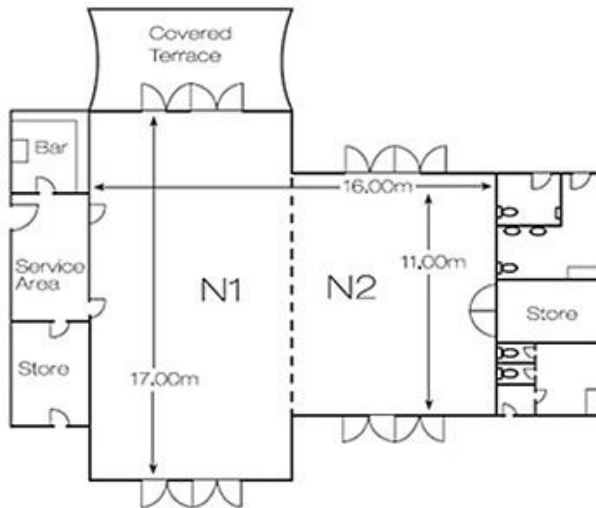

Facilities:

- Ocean views
- High ceiling
- Wide double doors
- Air-conditioned
- Carpeted
- Terrace breakout area
- PA System
- Spotlights
- Dimmer switches
- Lectern
- Hand held microphone
- Internet Connection
- Laptop Audio Connection
- CD player
- Whiteboard
- Screen

Extras

- Data Projector
- Conference Calling
- Additional Microphones
- Flip Chart
- Staging

Dimensions and Capacities of Conference Venues

Room	Area Sq Metres	Height Metres	U Shape	Theatre	Classroom	Cocktail	Banquet
Nautilus	220	4m	60	200	80	250	130
N1	124	4m	30	80	40	150	60
N2	96	4m	30	50	40	100	40